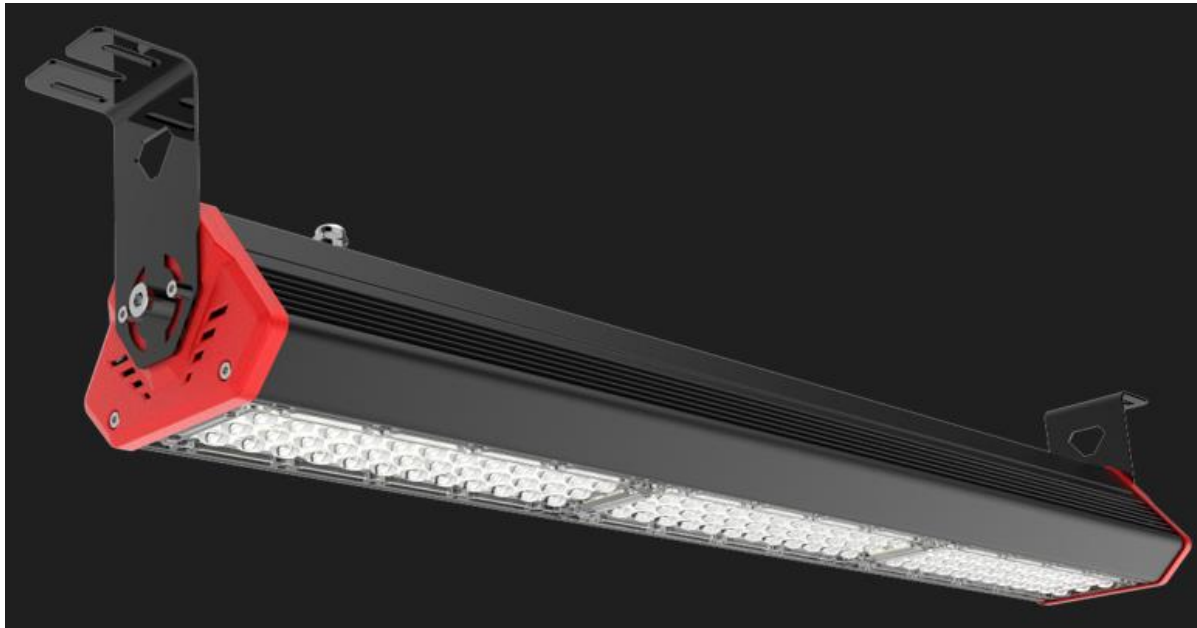

Technical Characteristics

Model	BSL 0636/03976
Wattage	150W
Luminous Flux	18750Lm
CRI (Ra)	>70 Ra
Kelvin	5000K
Beam Angle	90 Degrees
Voltage	100-240V AC
Working Temperature	-20 to +45°C
IP class	IP65
Life Span	>50.000h
Power Factor	>0.95
Dimensions	801mmX135mmX110.5mm
Weight	8.3kg

ΦΩΤΙΣΜΟΣ BIGLED

ΦΩΤΟΒΟΛΤΑΪΚΑ

ΨΥΞΗ-ΘΕΡΜΑΝΣΗ

ΒΙΟΜΑΖΑ-ΒΙΟΑΕΡΙΟ