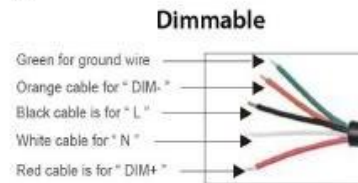

Installation

※ Note: If the lamp be used outside, please keep the connector water-proof.