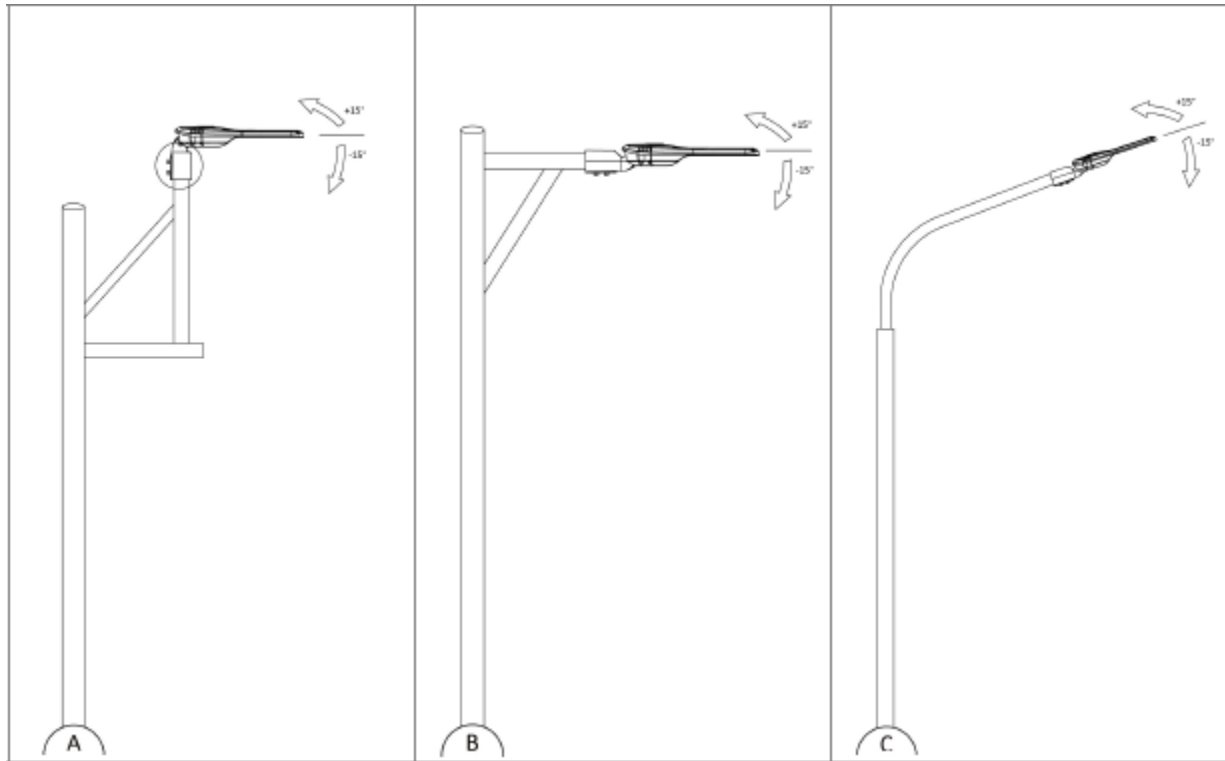

BIG LED STREET LIGHT

Technical Specifications

Wattage	75W
Lumens	12000Lm
Efficiency	160Lm/W
Driver Efficiency	>90%
CRI (Ra)	>70 Ra
Driver Brand	Sosen
CCT	4000K
Adjustable Angle	-15 D - + 15 D
Light Distribution	Type II
Working Voltage	100 – 277V AC
Frequency	50Hz – 60Hz
IP Rating	IP65
Lifetime	> 50.000h
Power Factor	>0.9
Working Temperature	-20°C - +60°C
IK Protection	IK 09
Installation	Bracket and Post Top
Material	Die Cast Aluminum
Paint Method	Electrostatic
Weight	3,77 Kg
Warranty	5 Years

Dimensions

Distribution Curve

Type II PC lens

Adjustable Bracket

Application

Μεγάλη **και** στην εξοικονόμηση ενέργειας