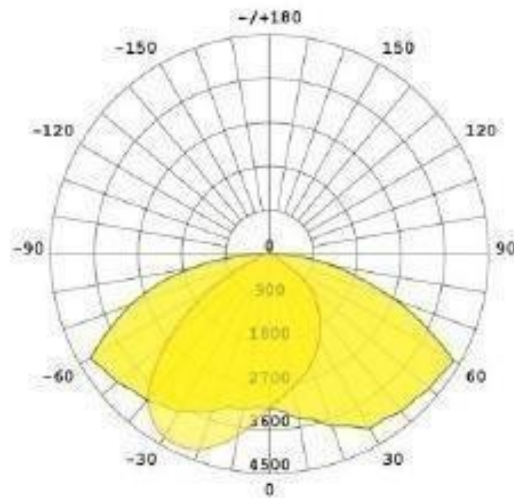

BIG LED STREET LIGHT

Technical Specifications

Wattage	75W
Lumens	12000Lm
Efficiency	160Lm/W
Driver Efficiency	>90%
CRI (Ra)	>70 Ra
Driver Brand	Sosen
CCT	4000K
Adjustable Angle	-15 D - + 15 D
Light Distribution	Type II
Working Voltage	100 – 277V AC
Frequency	50Hz – 60Hz
IP Rating	IP65
Lifetime	> 50.000h
Power Factor	>0.9
Working Temperature	-20°C - +60°C
IK Protection	IK 09
Installation	Bracket and Post Top
Material	Die Cast Aluminum
Paint Method	Electrostatic
Weight	3,77 Kg
Warranty	5 Years

Dimensions

Distribution Curve

Type II PC lens

Adjustable Bracket

Application

Μεγάλη **και** στην εξοικονόμηση ενέργειας