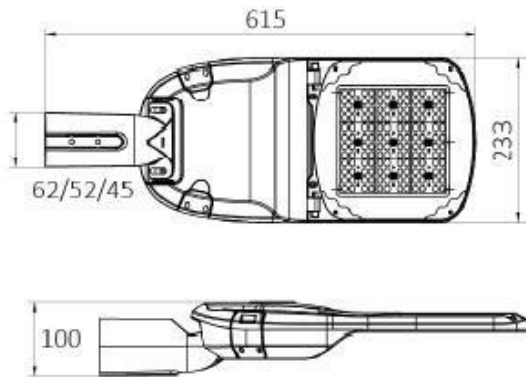

BIG LED STREET LIGHT

Technical Specifications

Wattage	75W
Lumens	12000Lm
Efficiency	160Lm/W
Driver Efficiency	>90%
CRI (Ra)	>70 Ra
Driver Brand	Sosen
CCT	4000K
Adjustable Angle	-15 D - + 15 D
Light Distribution	Type II
Working Voltage	100 – 277V AC
Frequency	50Hz – 60Hz
IP Rating	IP65
Lifetime	> 50.000h
Power Factor	>0.9
Working Temperature	-20°C - +60°C
IK Protection	IK 09
Installation	Bracket and Post Top
Material	Die Cast Aluminum
Paint Method	Electrostatic
Weight	3,77 Kg
Warranty	5 Years

Dimensions

Distribution Curve

Type II PC lens

Adjustable Bracket

Application

Μεγάλη **και** στην εξοικονόμηση ενέργειας