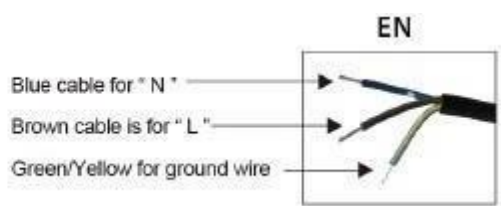

BIG LED STREET LIGHT

Technical Specifications

Wattage	75W
Lumens	12000Lm
Efficiency	160Lm/W
Driver Efficiency	>90%
CRI (Ra)	>70 Ra
Driver Brand	Sosen
CCT	4000K
Adjustable Angle	-15 D - + 15 D
Light Distribution	Type II
Working Voltage	100 – 277V AC
Frequency	50Hz – 60Hz
IP Rating	IP65
Lifetime	> 50.000h
Power Factor	>0.9
Working Temperature	-20°C - +60°C
IK Protection	IK 09
Installation	Bracket and Post Top
Material	Die Cast Aluminum
Paint Method	Electrostatic
Weight	3,77 Kg
Warranty	5 Years

Dimensions

Distribution Curve

Type II PC lens

Adjustable Bracket

Application

Μεγάλη **και** στην εξοικονόμηση ενέργειας