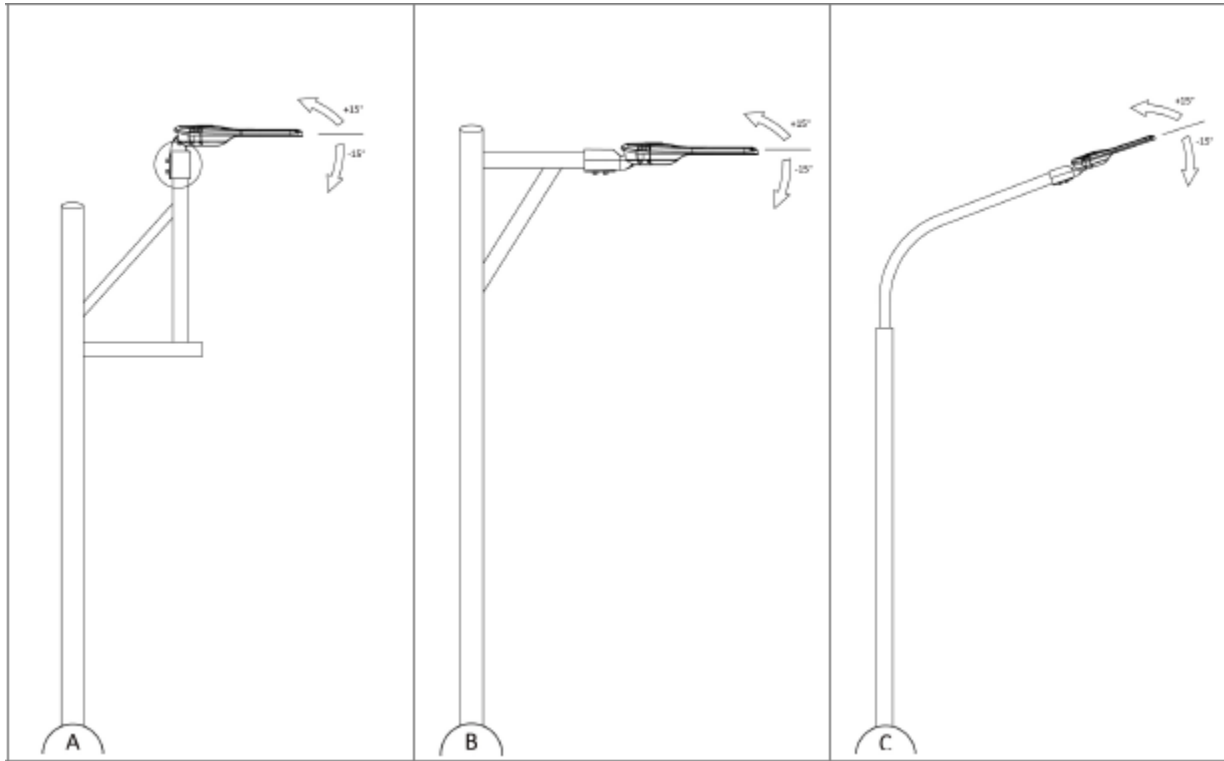

BIG LED STREET LIGHT

Technical Specifications

Model	0638/00439
Wattage	30W
Lumens	4800Lm
Efficiency	160Lm/W
Driver Efficiency	>90%
CRI (Ra)	>70 Ra
Driver Brand	Sosen
CCT	4000K
Adjustable Angle	-15 D - + 15 D
Light Distribution	Type II
Working Voltage	100 – 277V AC
Frequency	50Hz – 60Hz
IP Rating	IP65
Lifetime	> 50.000h
Power Factor	>0.9
Overvoltage Protection	10KV
Working Temperature	-20°C - +60°C
IK Protection	IK 09
Installation	Bracket and Post Top
Material	Die Cat Aluminum
Paint Method	Electrostatic
Weight	3,57 Kg
Warranty	5 Years

Μεγάλη **ΚΑΙ** στην εξοικονόμηση ενέργειας

Dimensions

Distribution Curve

Type II PC lens

Adjustable Bracket

Application

Μεγάλη **και** στην εξοικονόμηση ενέργειας