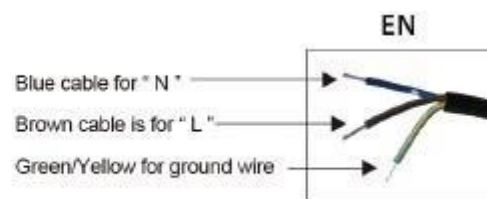

BIG LED STREET LIGHT

Technical Specifications

Model	0638/00439
Wattage	30W
Lumens	4800Lm
Efficiency	160Lm/W
Driver Efficiency	>90%
CRI (Ra)	>70 Ra
Driver Brand	Sosen
CCT	4000K
Adjustable Angle	-15 D - + 15 D
Light Distribution	Type II
Working Voltage	100 – 277V AC
Frequency	50Hz – 60Hz
IP Rating	IP65
Lifetime	> 50.000h
Power Factor	>0.9
Overvoltage Protection	10KV
Working Temperature	-20°C - +60°C
IK Protection	IK 09
Installation	Bracket and Post Top
Material	Die Cat Aluminum
Paint Method	Electrostatic
Weight	3,57 Kg
Warranty	5 Years

Μεγάλη **ΚΑΙ** στην εξοικονόμηση ενέργειας

Dimensions

Distribution Curve

Type II PC lens

Adjustable Bracket

Application

Μεγάλη **και** στην εξοικονόμηση ενέργειας