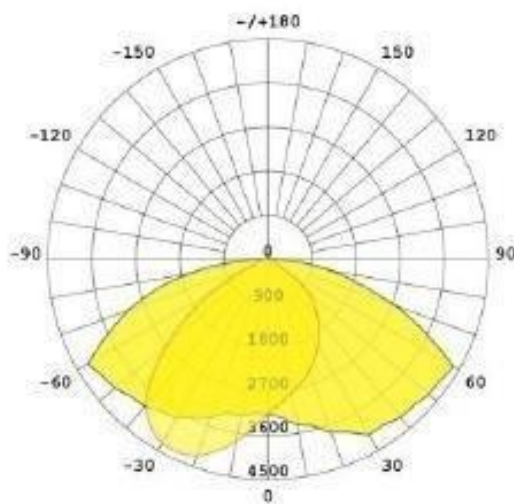

BIG LED STREET LIGHT

Technical Specifications

Model	0638/00439
Wattage	30W
Lumens	4800Lm
Efficiency	160Lm/W
Driver Efficiency	>90%
CRI (Ra)	>70 Ra
Driver Brand	Sosen
CCT	4000K
Adjustable Angle	-15 D - + 15 D
Light Distribution	Type II
Working Voltage	100 – 277V AC
Frequency	50Hz – 60Hz
IP Rating	IP65
Lifetime	> 50.000h
Power Factor	>0.9
Overvoltage Protection	10KV
Working Temperature	-20°C - +60°C
IK Protection	IK 09
Installation	Bracket and Post Top
Material	Die Cat Aluminum
Paint Method	Electrostatic
Weight	3,57 Kg
Warranty	5 Years

Μεγάλη **ΚΑΙ** στην εξοικονόμηση ενέργειας

Dimensions

Distribution Curve

Type II PC lens

Adjustable Bracket

Application

Μεγάλη **και** στην εξοικονόμηση ενέργειας