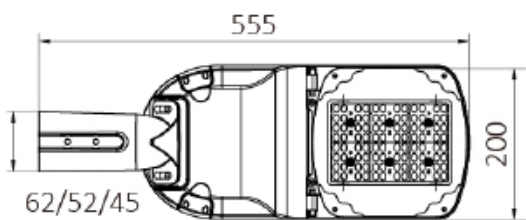

BIG LED STREET LIGHT

Technical Specifications

Model	0638/00439
Wattage	30W
Lumens	4800Lm
Efficiency	160Lm/W
Driver Efficiency	>90%
CRI (Ra)	>70 Ra
Driver Brand	Sosen
CCT	4000K
Adjustable Angle	-15 D - + 15 D
Light Distribution	Type II
Working Voltage	100 – 277V AC
Frequency	50Hz – 60Hz
IP Rating	IP65
Lifetime	> 50.000h
Power Factor	>0.9
Overvoltage Protection	10KV
Working Temperature	-20°C - +60°C
IK Protection	IK 09
Installation	Bracket and Post Top
Material	Die Cat Aluminum
Paint Method	Electrostatic
Weight	3,57 Kg
Warranty	5 Years

Μεγάλη **ΚΑΙ** στην εξοικονόμηση ενέργειας

Dimensions

Distribution Curve

Type II PC lens

Adjustable Bracket

Application

Μεγάλη **και** στην εξοικονόμηση ενέργειας