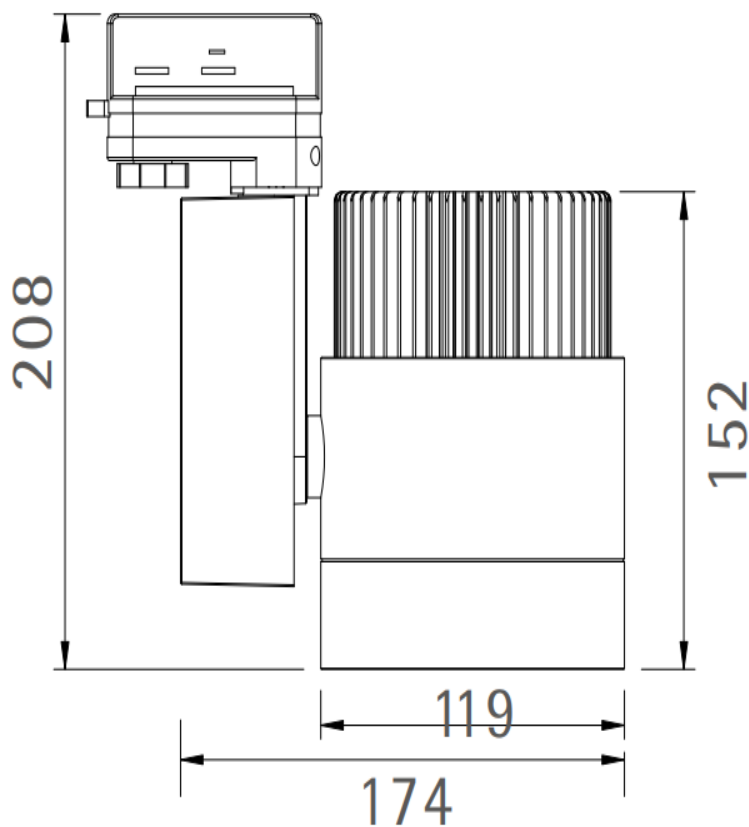

Μεγάλη **και** στην εξοικονόμηση ενέργειας