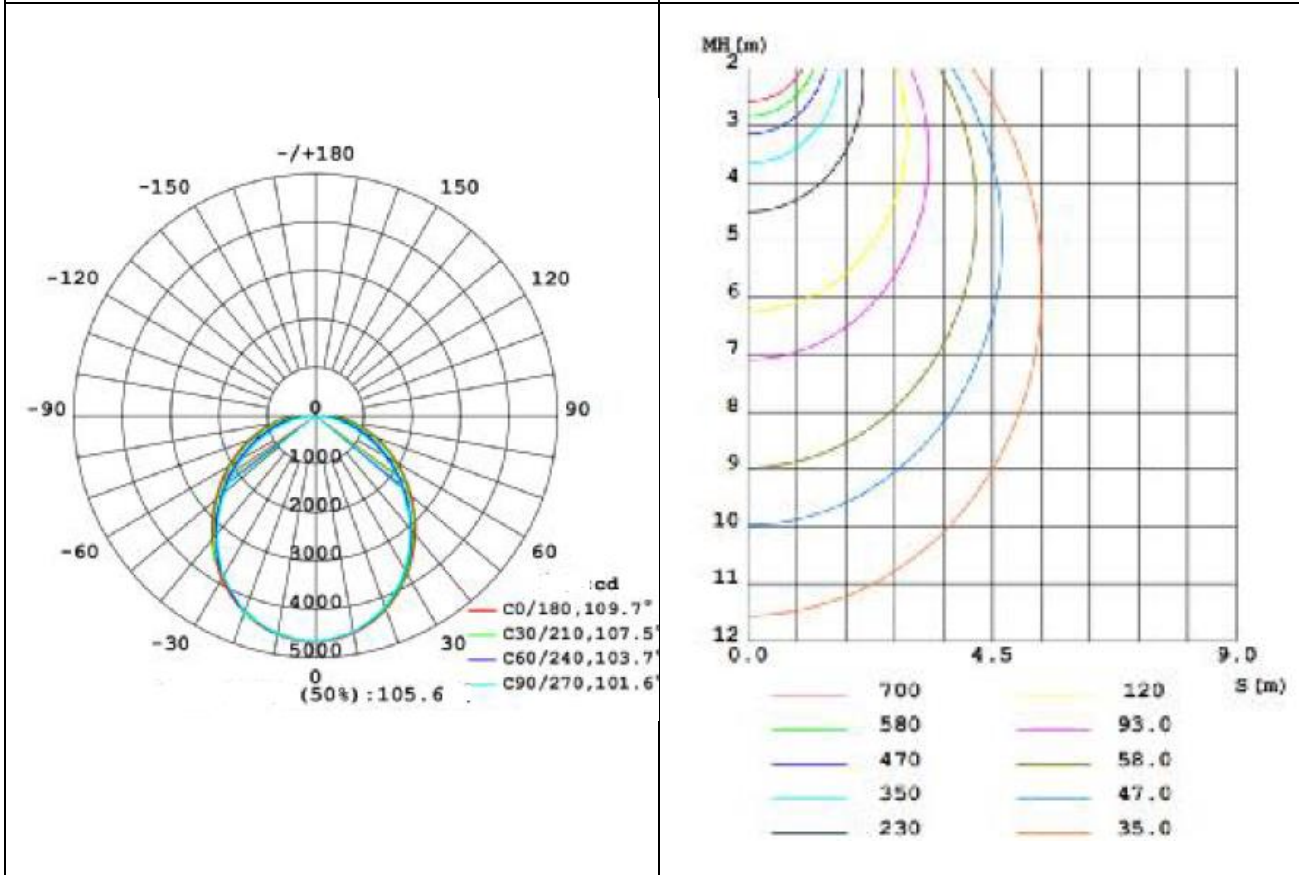

Light Distribution Diagram

Illuminance Figure

Dimensions