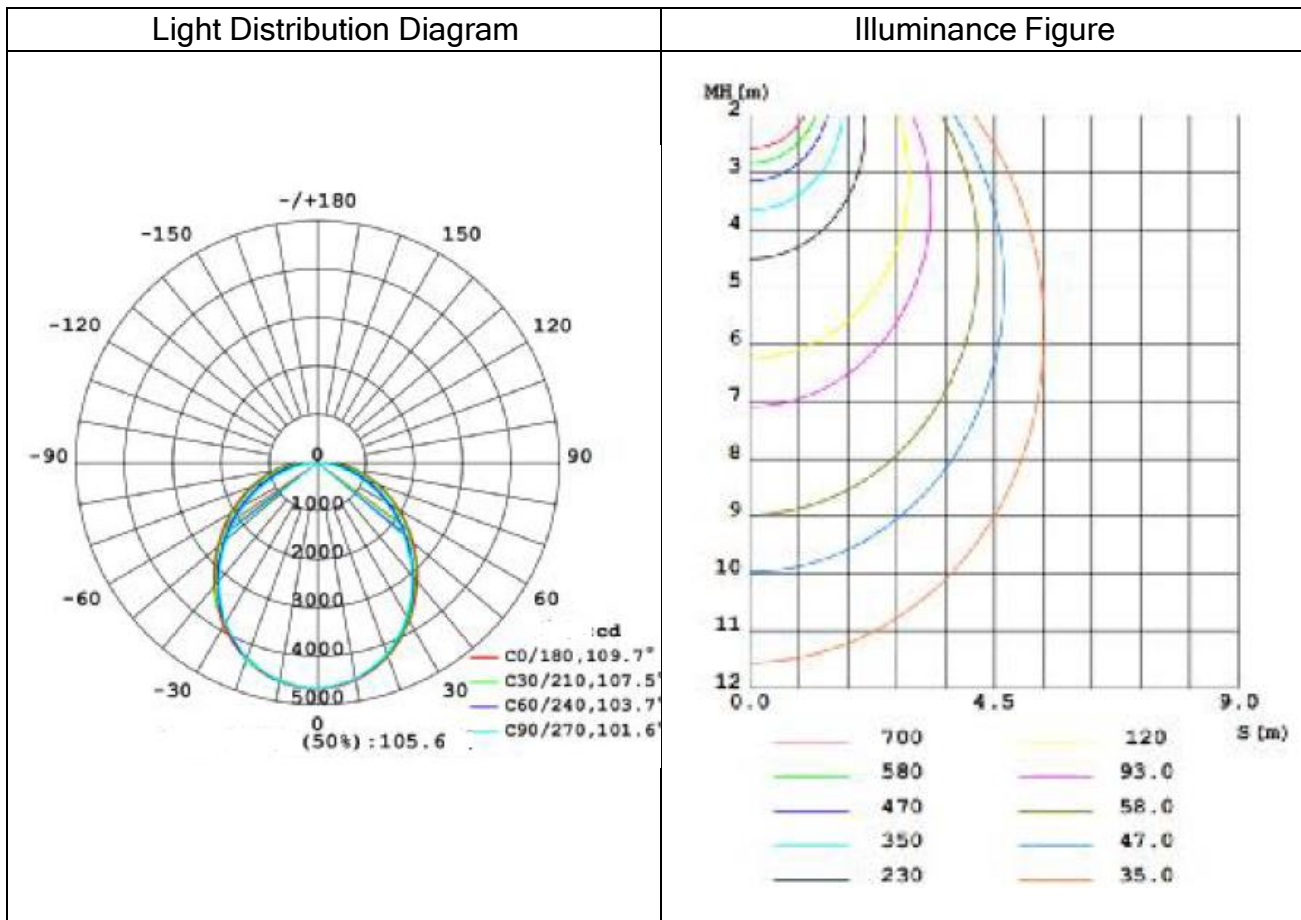

Dimensions