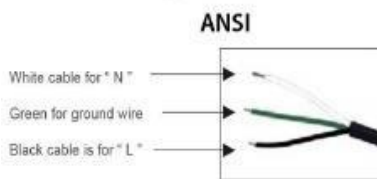

Installation

※ Note: If the lamp be used outside, please keep the connector water-proof.