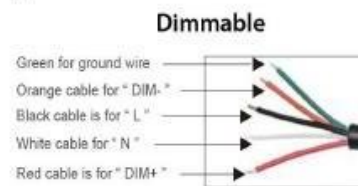

Installation

※ Note: If the lamp be used outside, please keep the connector water-proof.