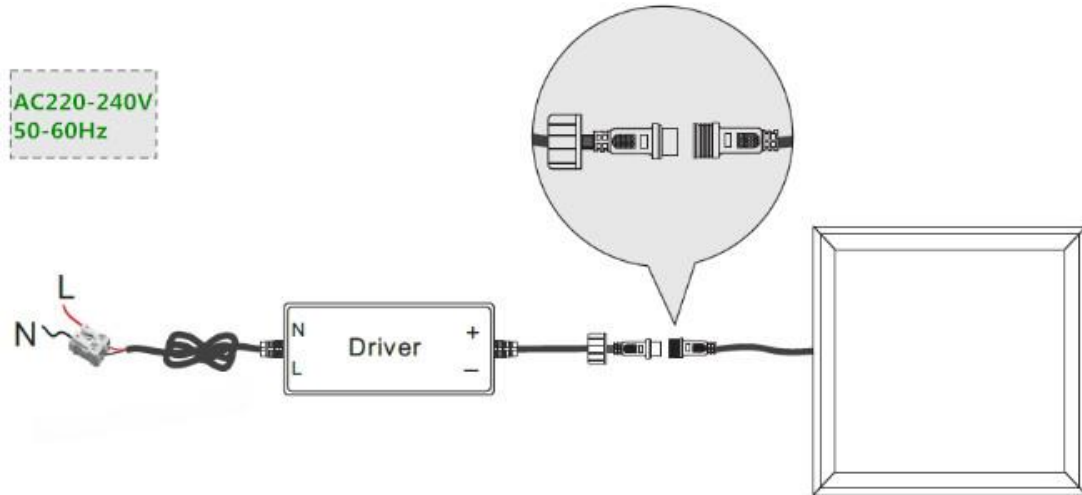

Quick Connector

User Manual