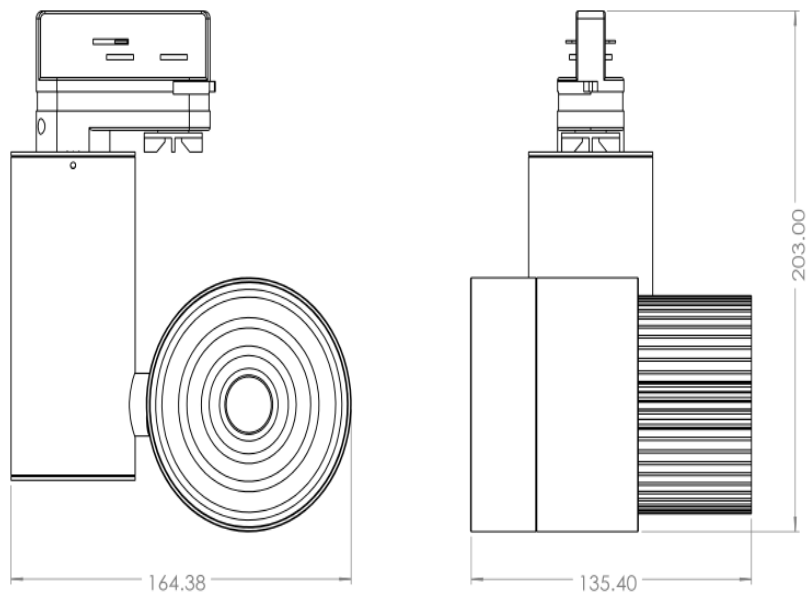

Μεγάλη **και** στην εξοικονόμηση ενέργειας